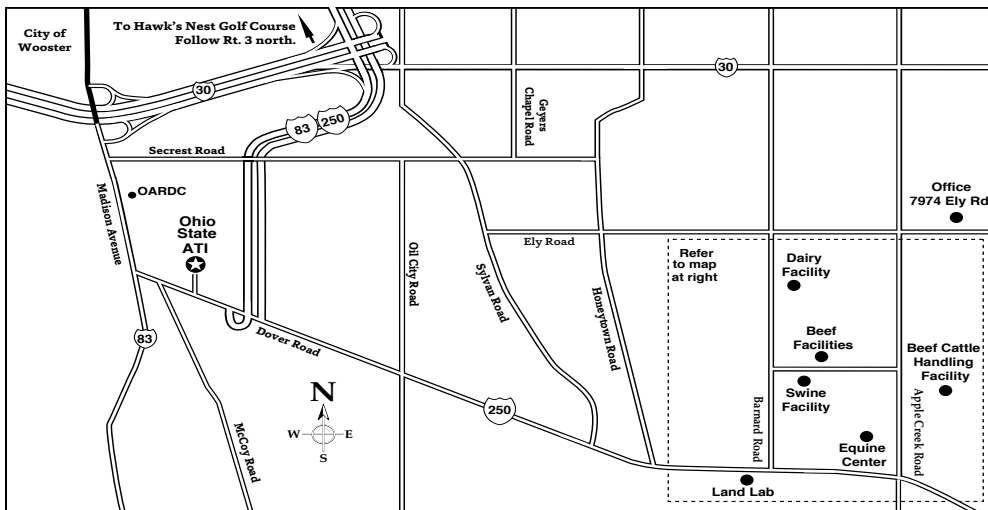

Ohio State ATI Campus

Grace L. Drake Learning Laboratory

The Grace L. Drake Learning Laboratory is approximately four miles east of the ATI campus on U.S. 250 (just west of the village of Apple Creek) on Barnard Road.