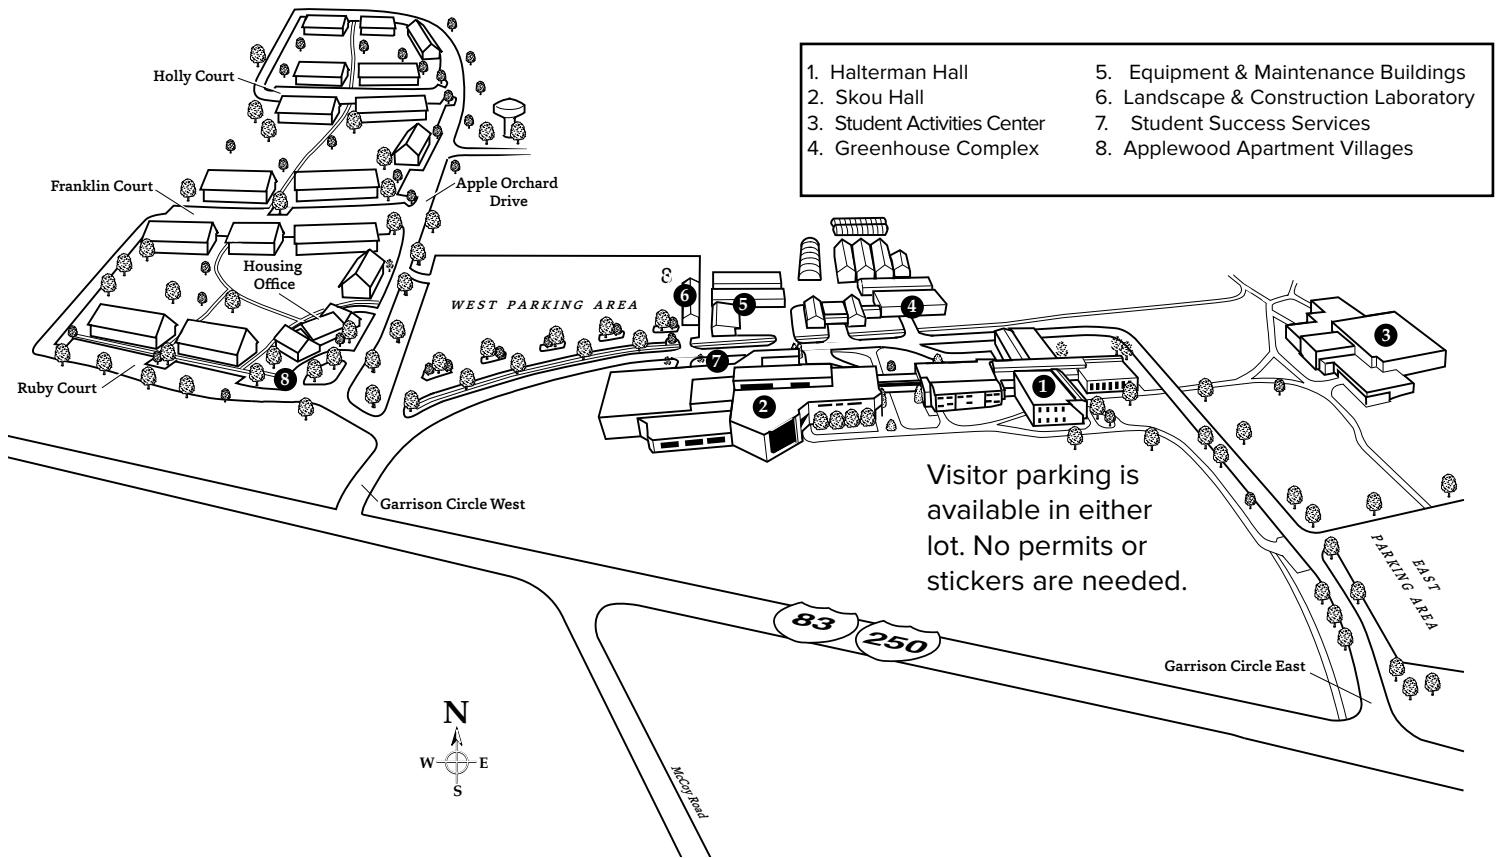

Ohio State ATI Campus

Grace L. Drake Learning Laboratory

The Grace L. Drake Learning Laboratory is approximately four miles east of the ATI campus on U.S. 250 (just west of the village of Apple Creek) on Barnard Road.

Important notice: In order to minimize potential exposure of our animals to disease, we request that you do not visit our farm or enter our animal facilities if you have been out of the United States in the last five days. We apologize for any inconvenience this may cause.